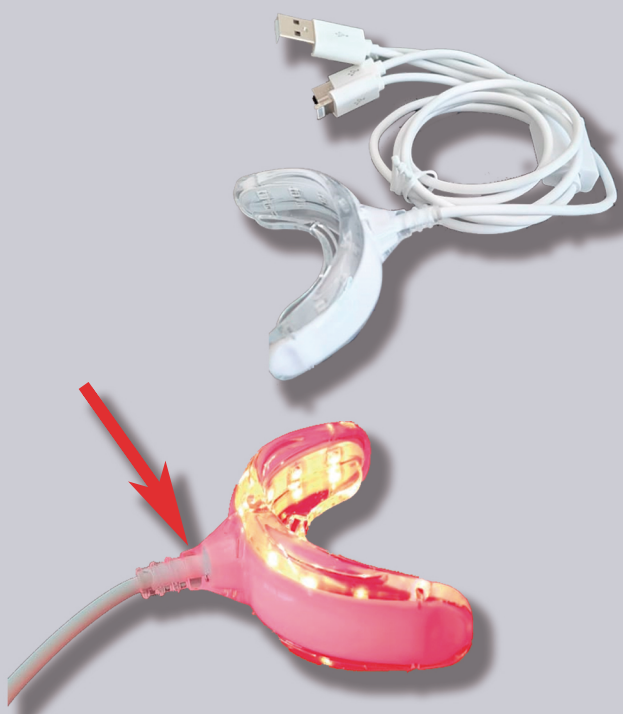

BIOLUX_{PRO} DENT

Keeping Your Mouth Clean and Healthy

1. Connect your **DENT** device to your phone or to a power bank.
2. Place in your mouth with the tab facing up.
3. Use it for 1 minute after brushing your teeth.
4. When the indicated time finishes, disconnect and remove from your mouth.
5. Wash your device with plain water and soap or toothpaste, without wetting the connection indicated with an arrow in this protocol.